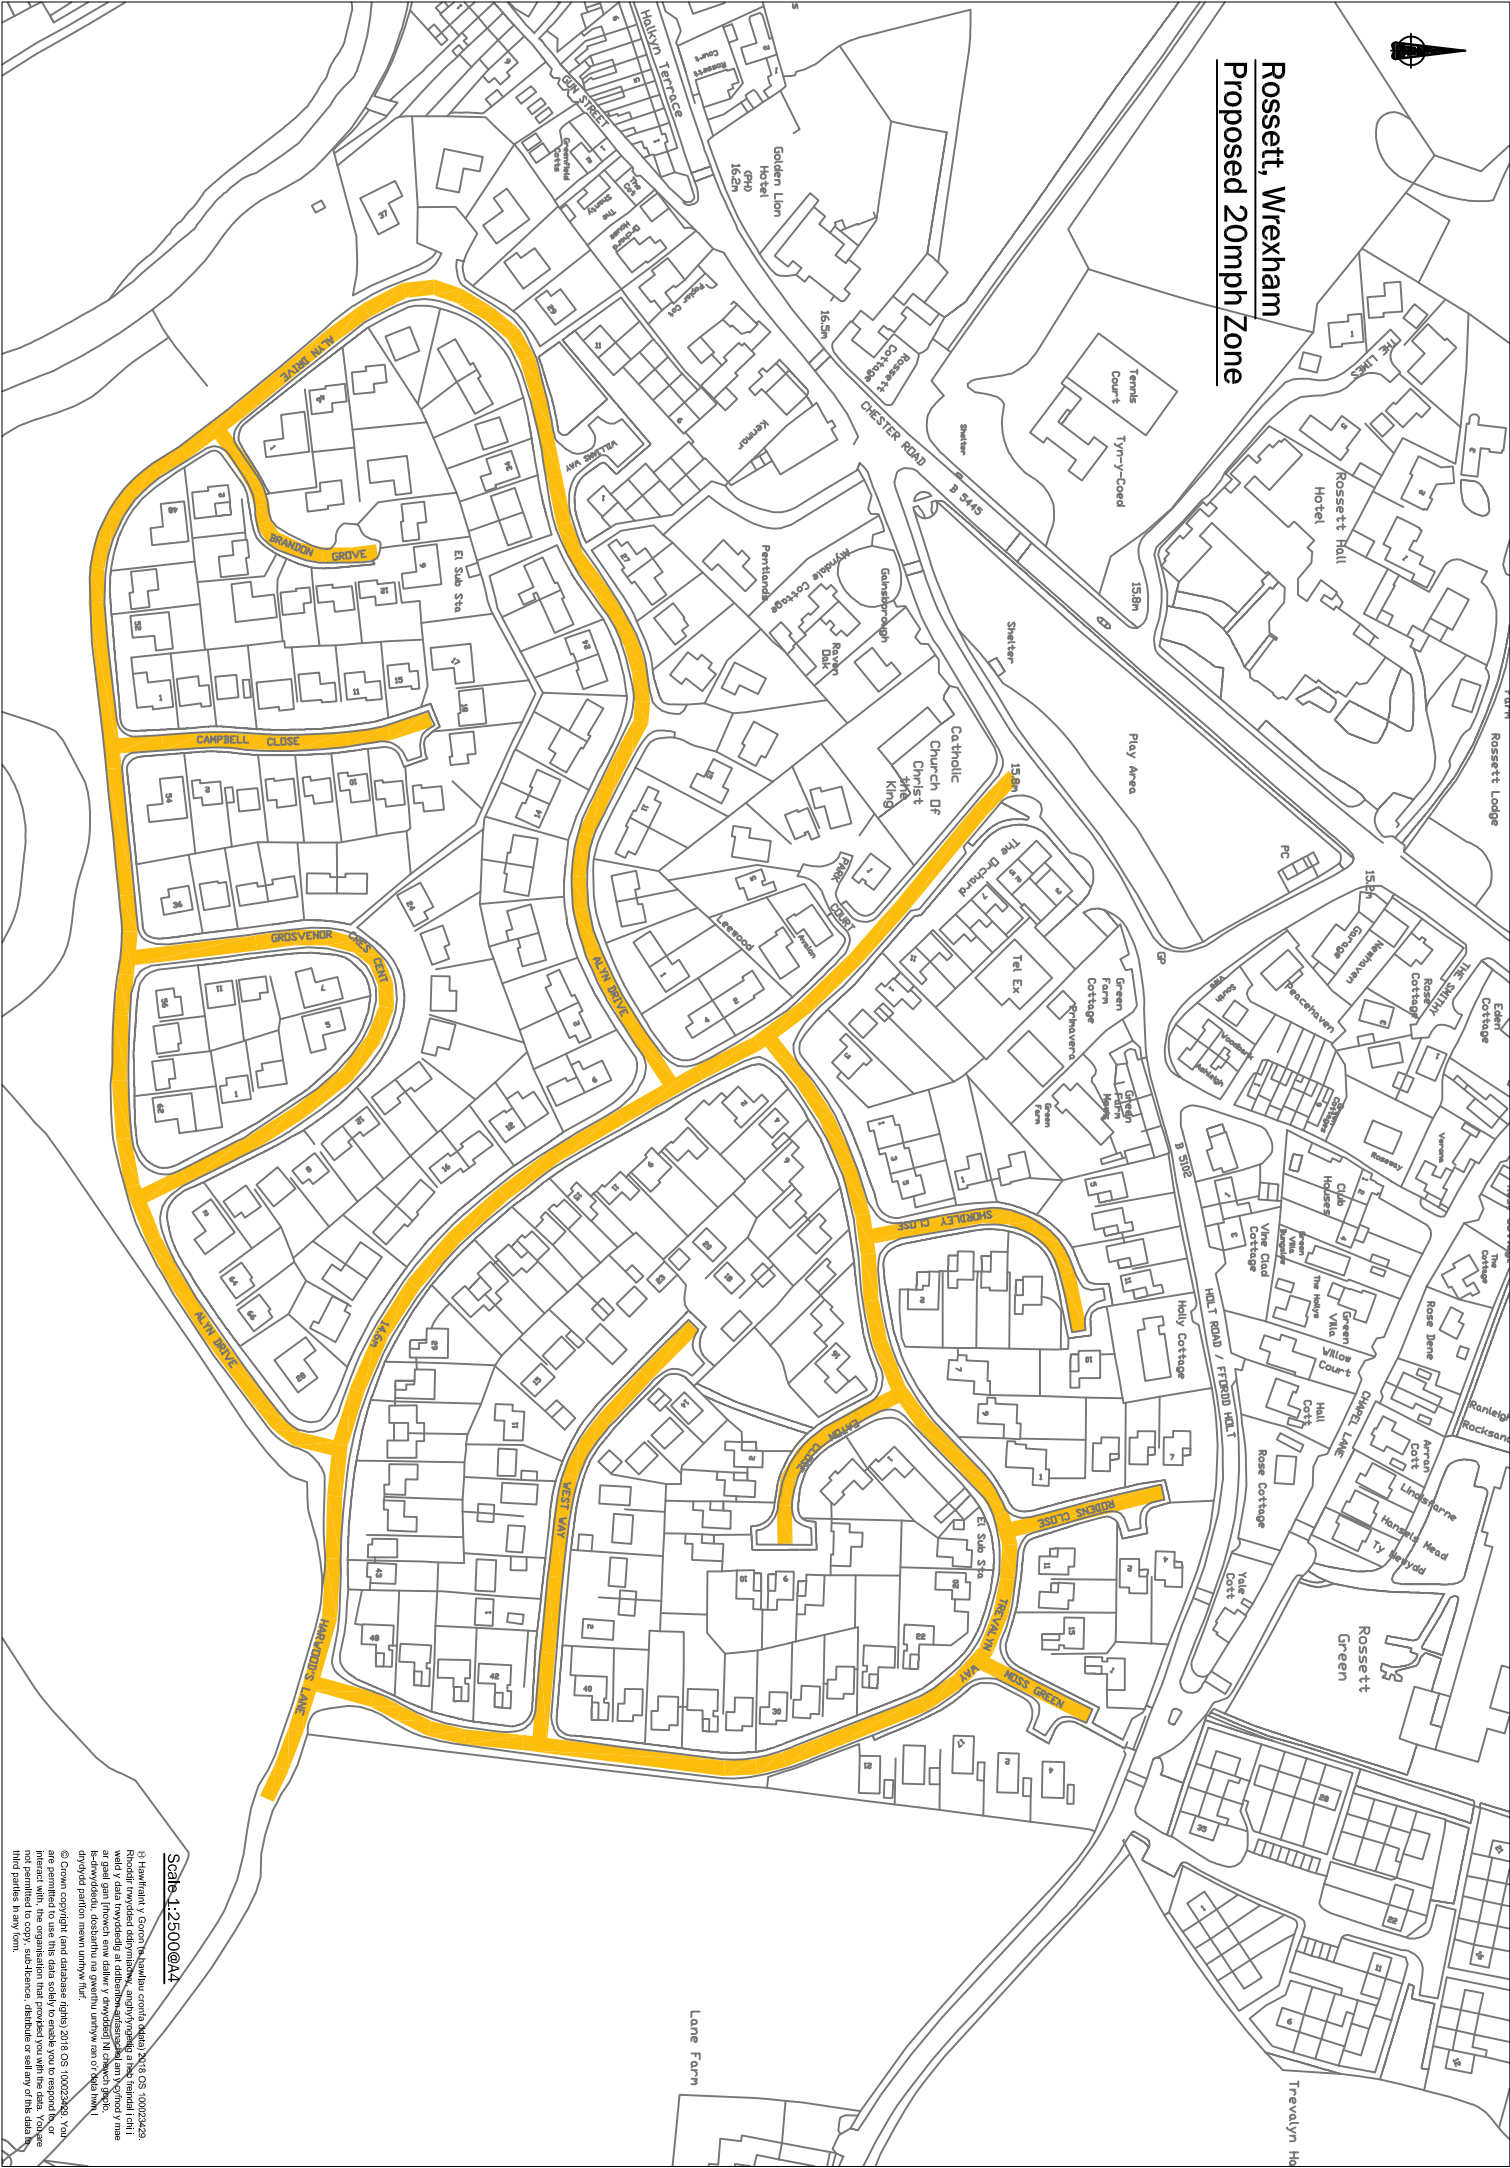

Rossett, Wexham Proposed 20mph Zone

Scale 1:2500@A4

© Crown copyright (land database rights) 2018 OS 100023428. You are permitted to use this data solely to enable you to respond to or react to the information presented here provided you do not copy or reproduce it in any form, or use it for any other purpose. All other rights reserved. No warranty is made by the Crown or any third parties in any form.