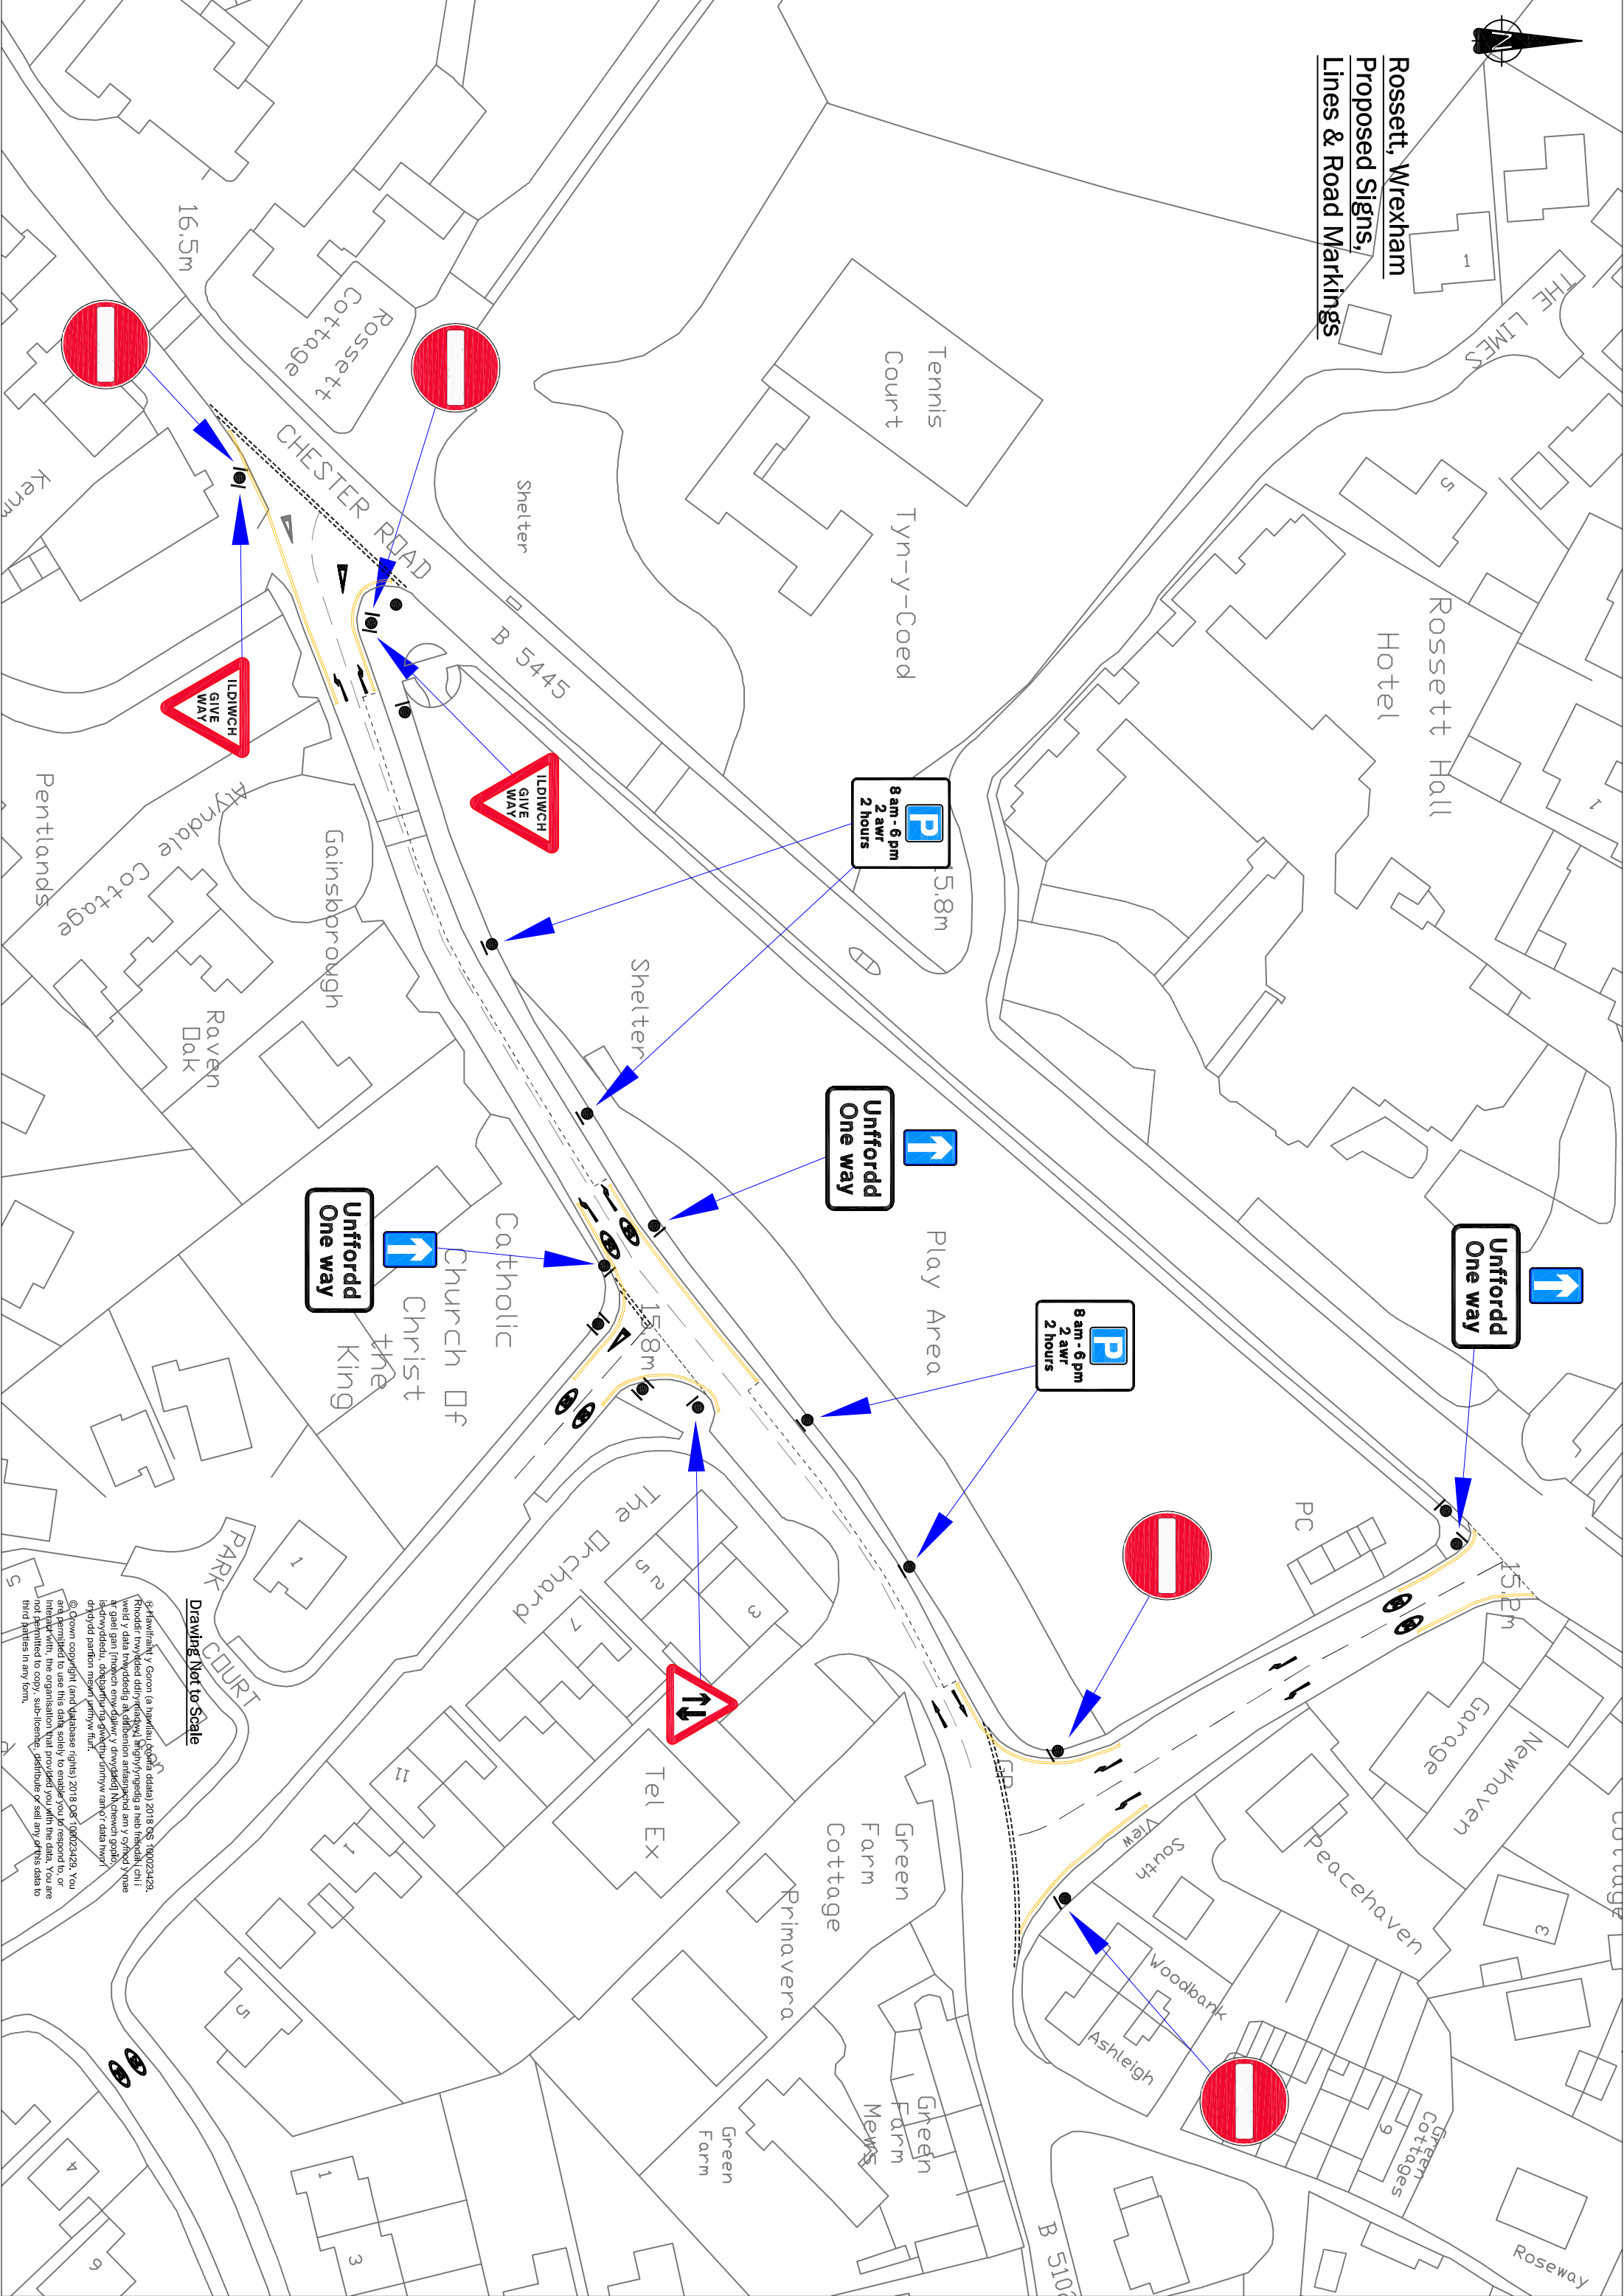

Rossett, Wrexham
Proposed Signs,
Lines & Road Markings

© Crown copyright and database rights 2018 OS, 100023429. You are not permitted to use this data solely to enable you to correspond to, or make reference to, the organisation that provided you with the data. You are not permitted to copy, sub-licence, distribute or sell any of this data to third parties in any form.

Drawing Not to Scale